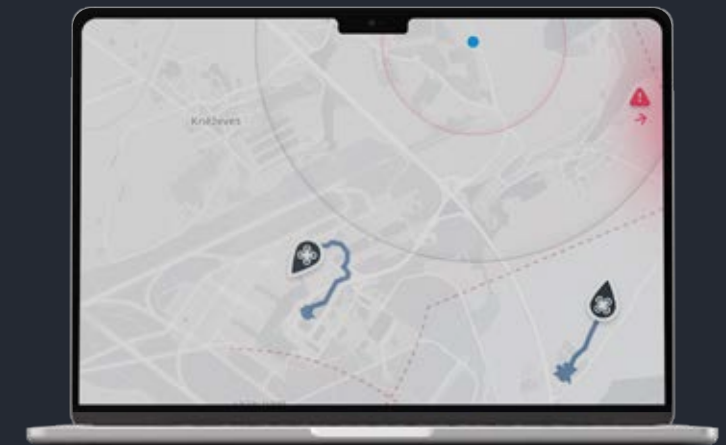

How Dronetag RIDER Works

Any Broadcast/ Direct Remote ID

Bluetooth / Wi-Fi*
(up to 5 km / 3.1 miles)

Dronetag RIDER

Integrations with UTM & other 3rd-party systems

LTE

Dronetag
Cloud Platform

API

Visualization App

Internet

Bluetooth

USB

* Standardized Remote ID via
ASTM F3411 and ASD-STAN EN 4709-002