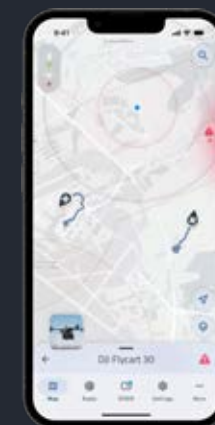

Visualization App

Internet

Bluetooth

USB

* Standardized Remote ID via
ASTM F3411 and ASD-STAN EN 4709-002